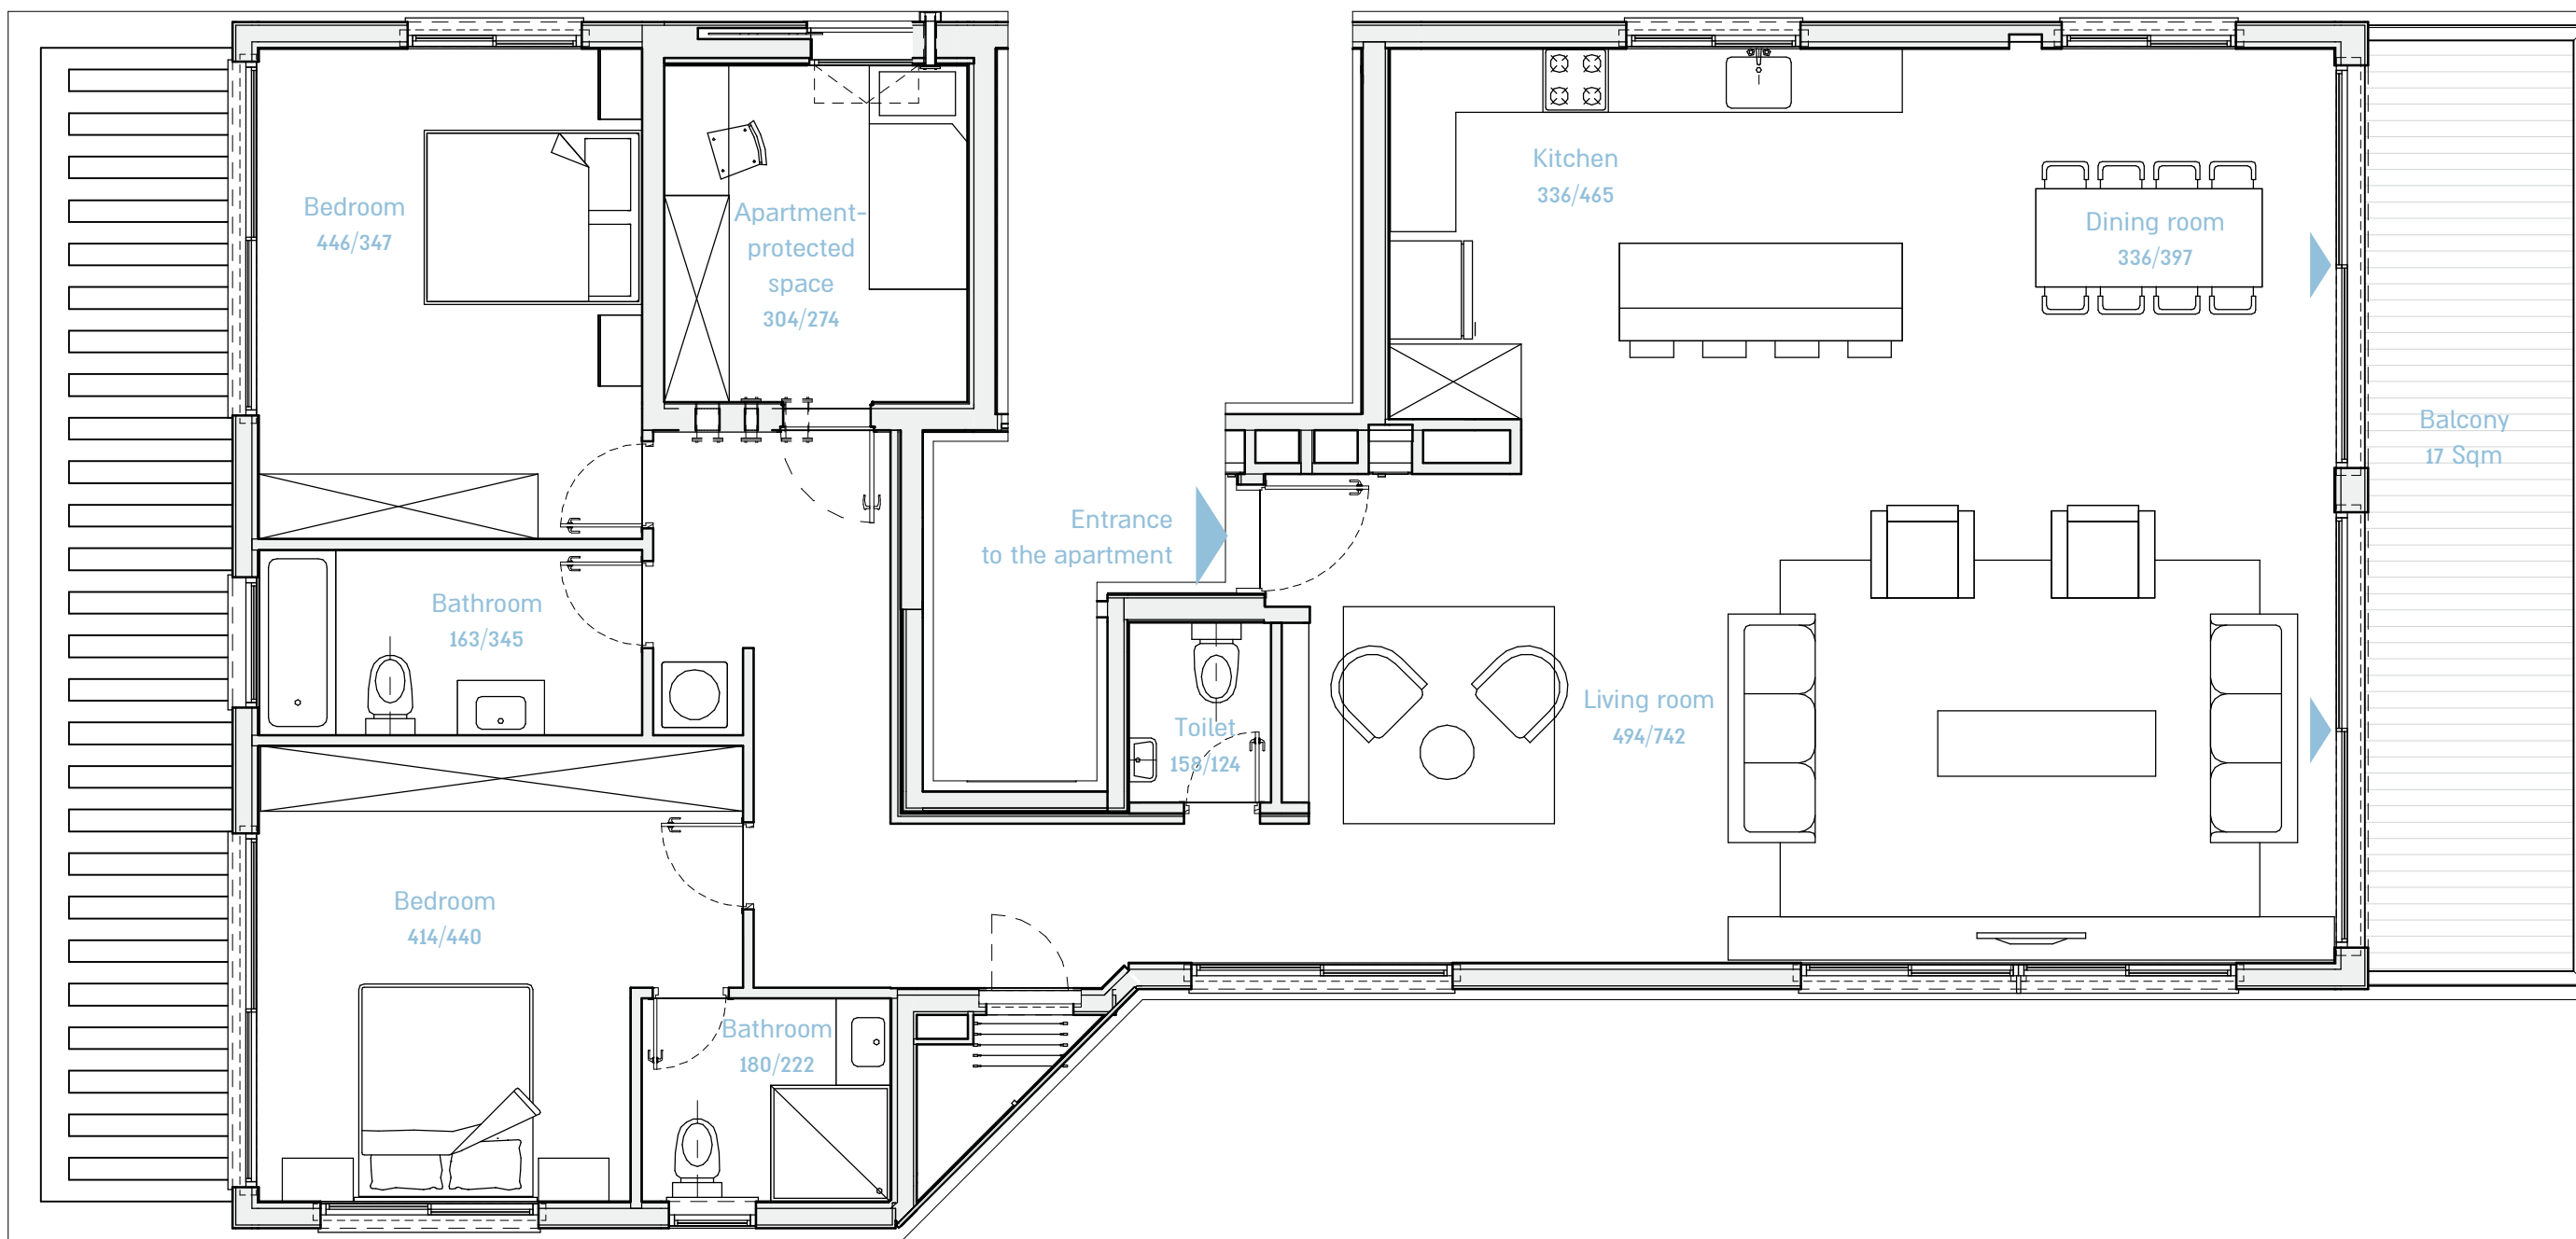

TEL AVIV BLOCH 36

BY BROSH

Apartment area: 166 Sqm

Floor 7

Balcony area: 17 Sqm

Apartment No 16

Penthouse