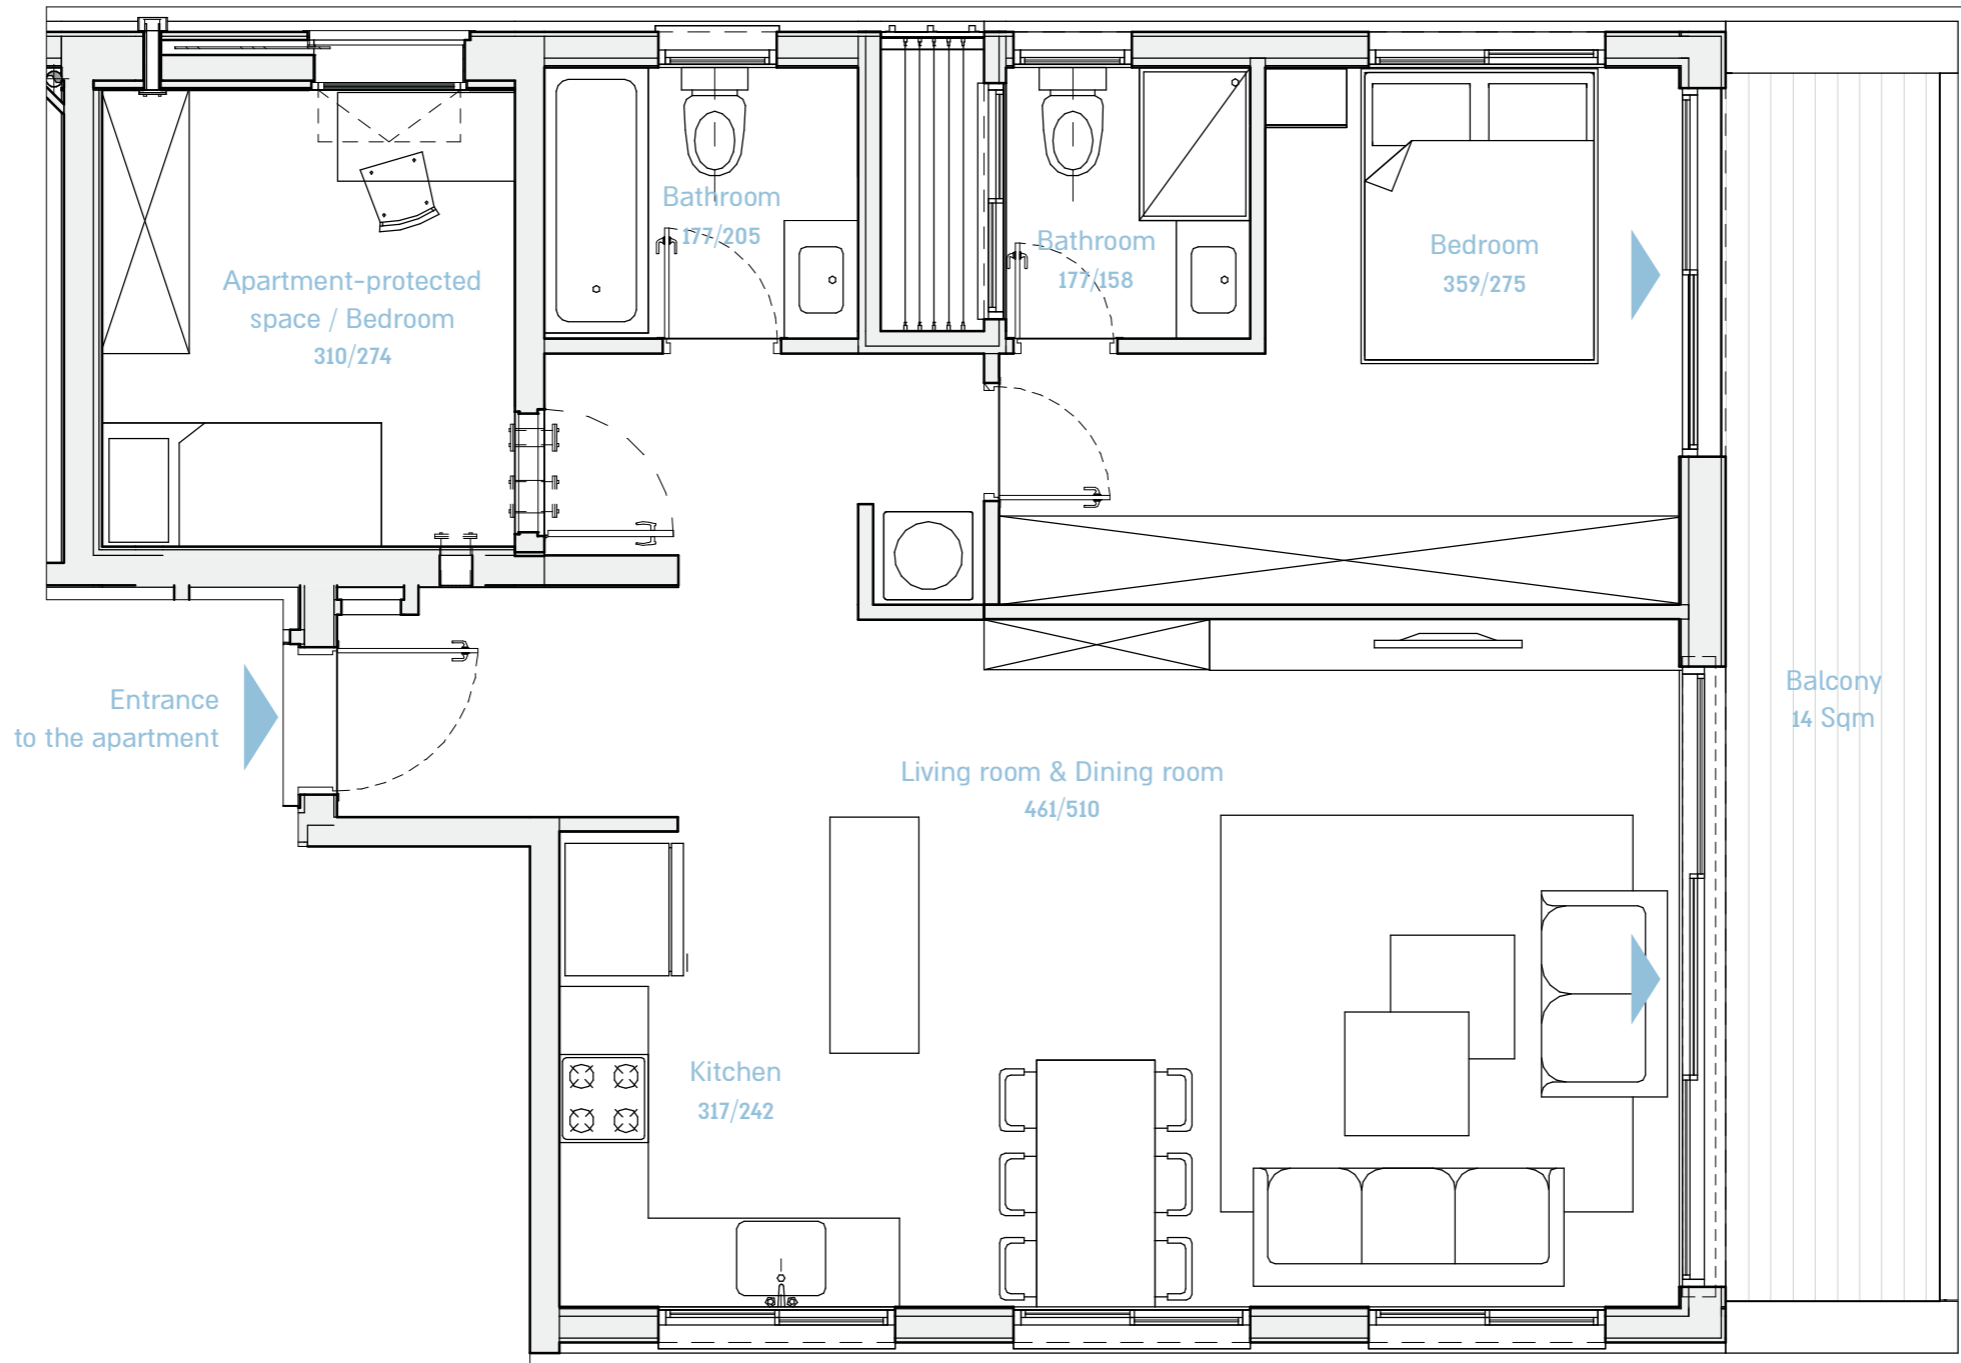

TEL AVIV

BLOCH

36

BY BROSH

Apartment area: 83 Sqm

Floor 6

Balcony area: 14 Sqm

Apartment No 15

3
rooms