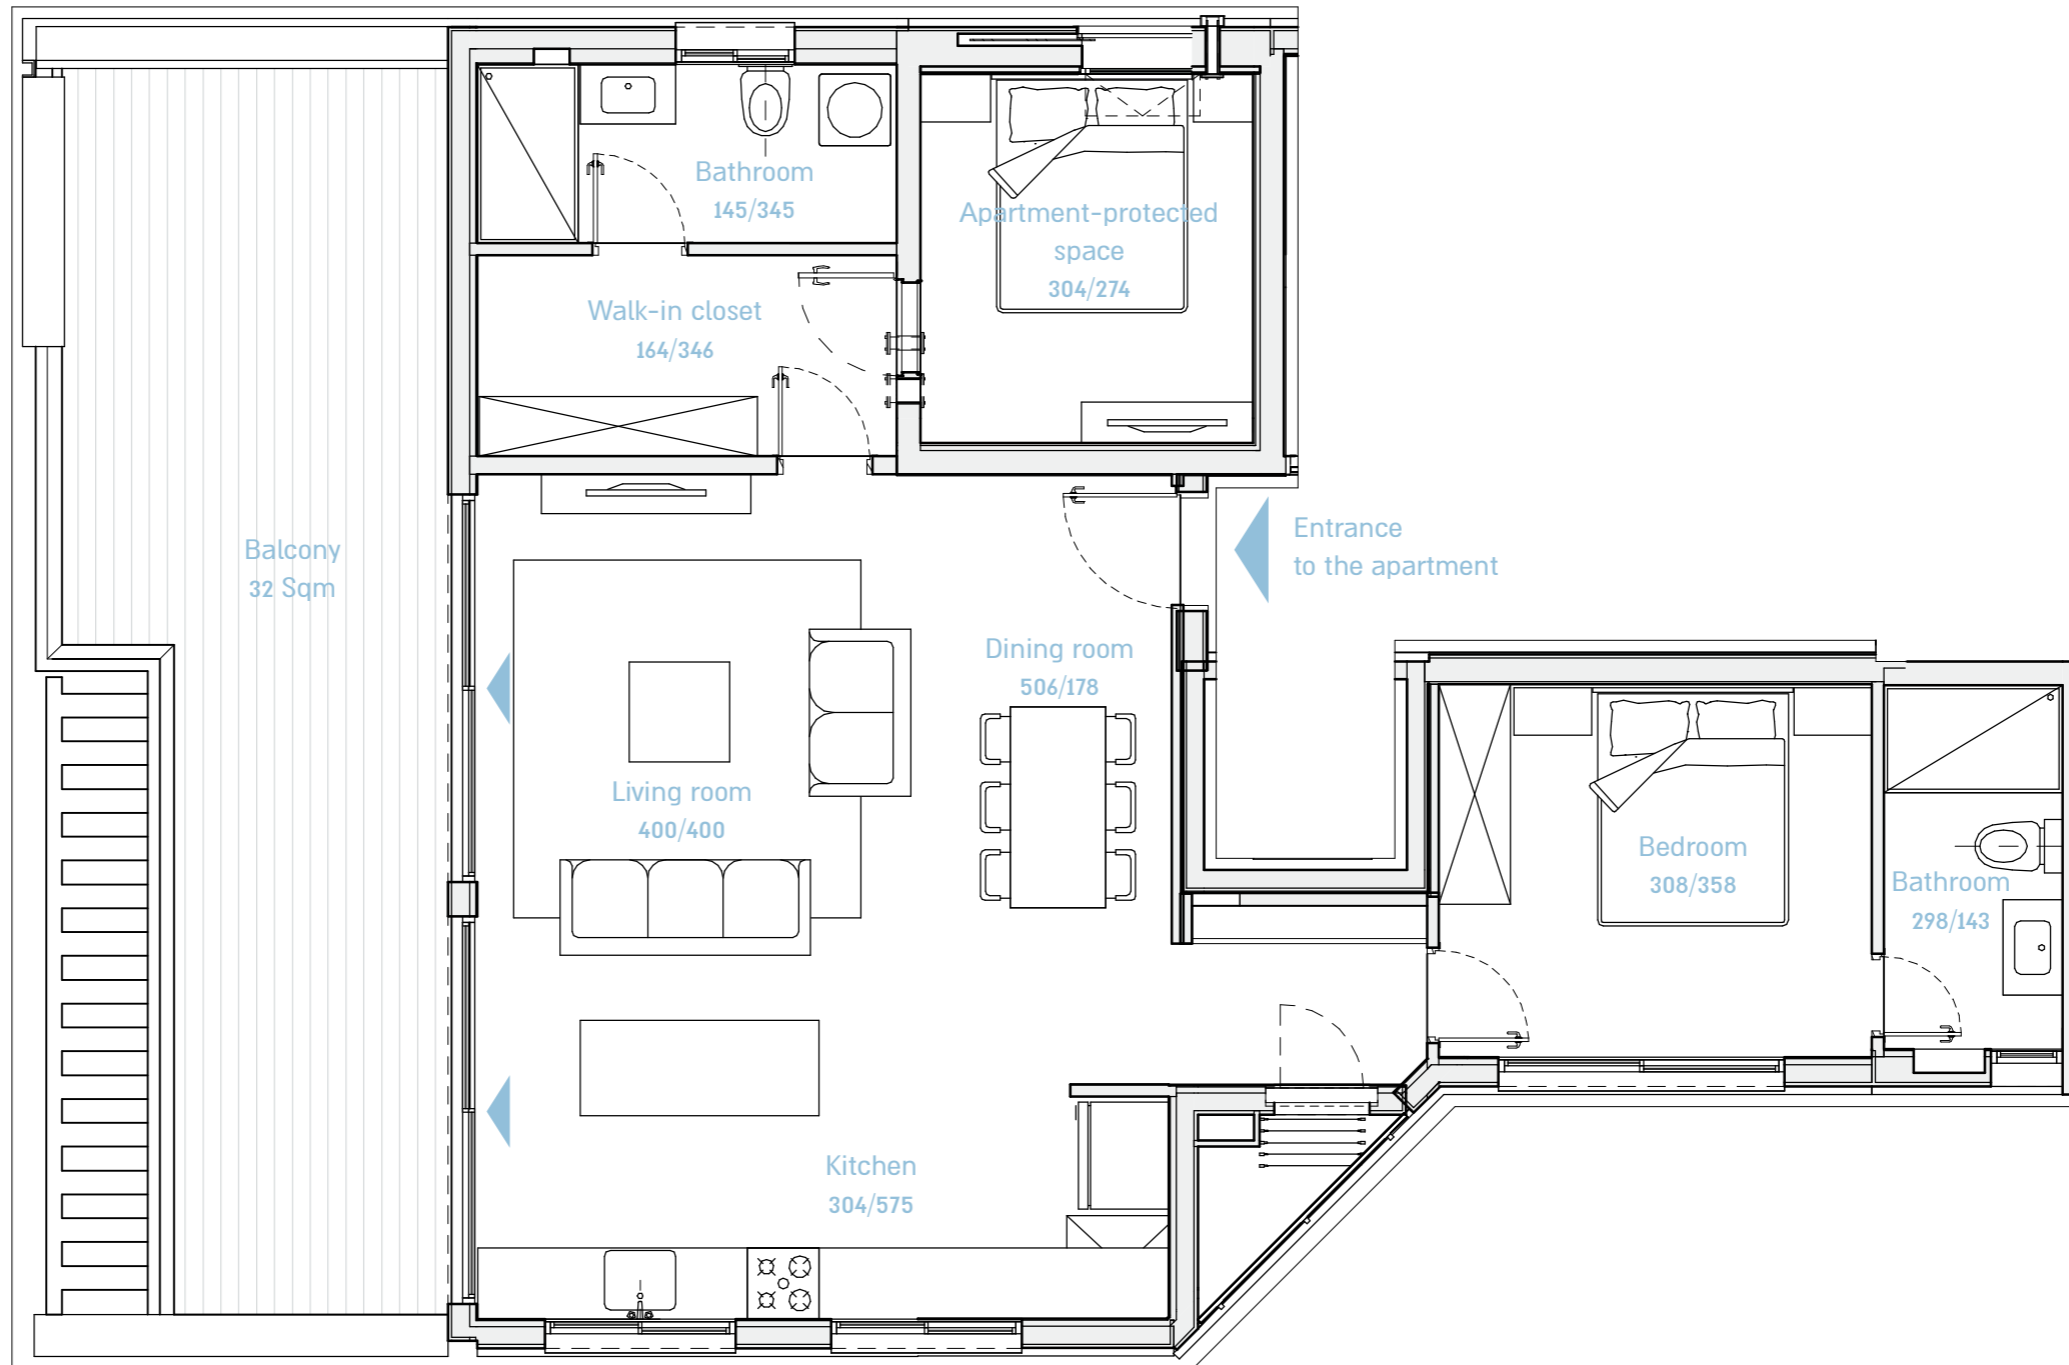

TEL AVIV BLOCH 36

BY BROSH

Apartment area: 95 Sqm

Floor 6

Balcony area: 32 Sqm

Apartment No 14

3 rooms